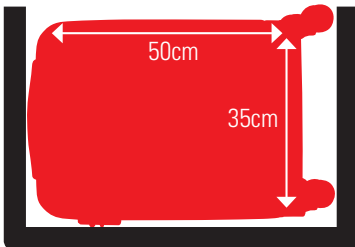

PRINCESS DETROIT

SUITCASE WITH RETRACTABLE WHEELS

STANDARD CABIN SIZE SUITCASE

DETROIT

- Maximizes the space of your cabin trolley (you win up to 5cm!)
- Will prevent the wheels from being damaged
- When wheels are inside, this unables the suitcase from rolling
- Convenient in bus, train and other public transport
- Easy & compact for storage

**PRESS THE RED BUTTON
AND OPEN THE LID**

**PRESS THE WHEEL INSIDE
THE WHEEL CASE**

CLOSE THE LID

WWW.PRINCESSTRAVELLER.COM